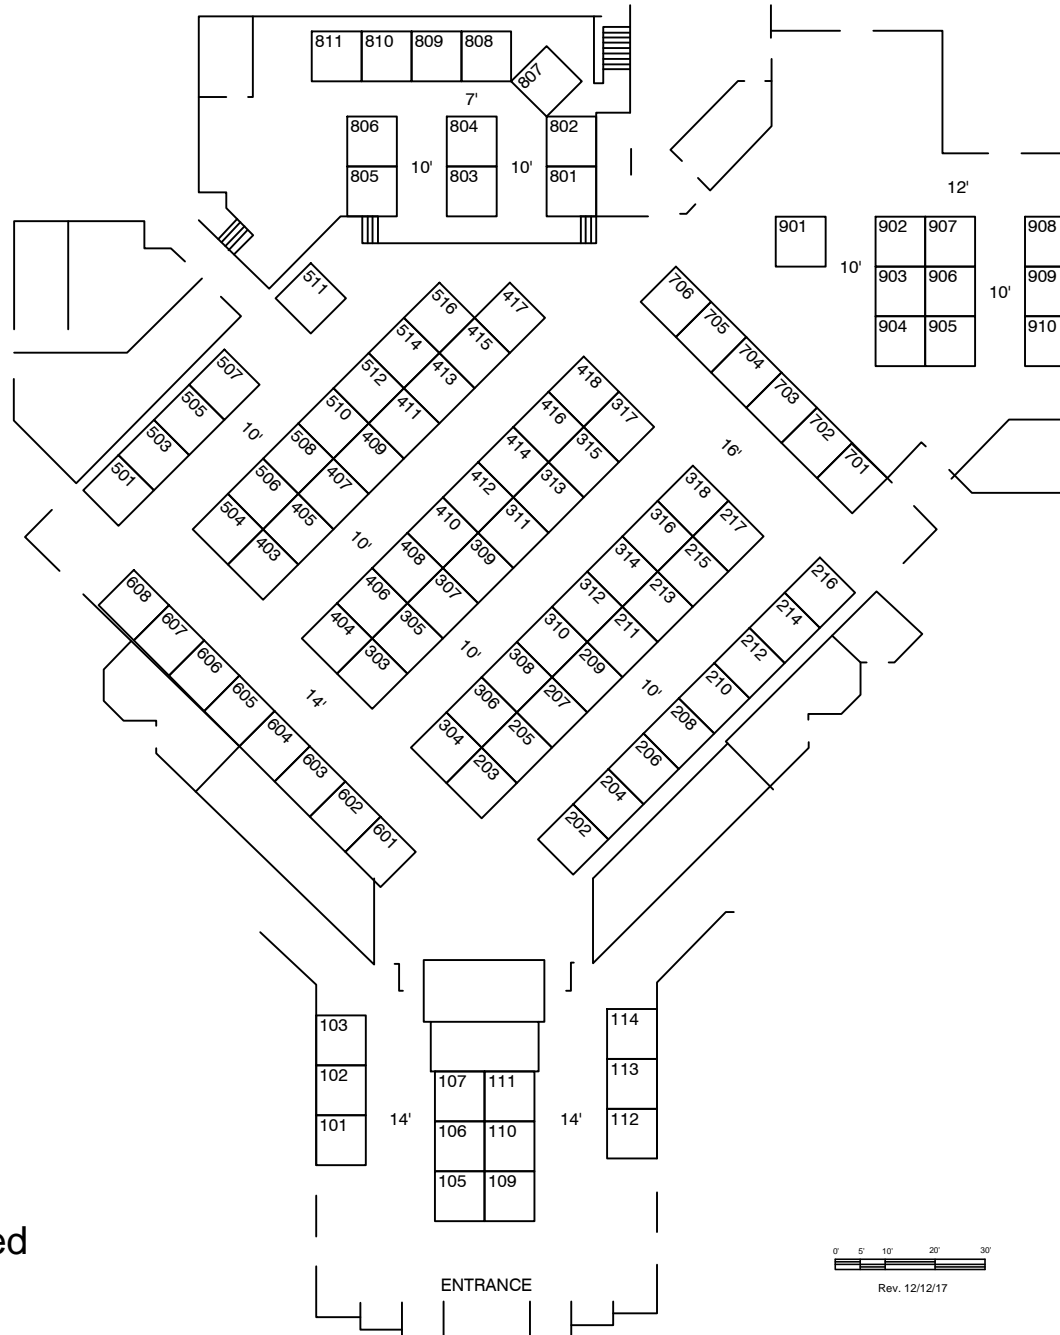

San Antonio Shrine Auditorium  
San Antonio, Texas

Shriners Hall  
107-10x10 booths  
Aisle widths as noted